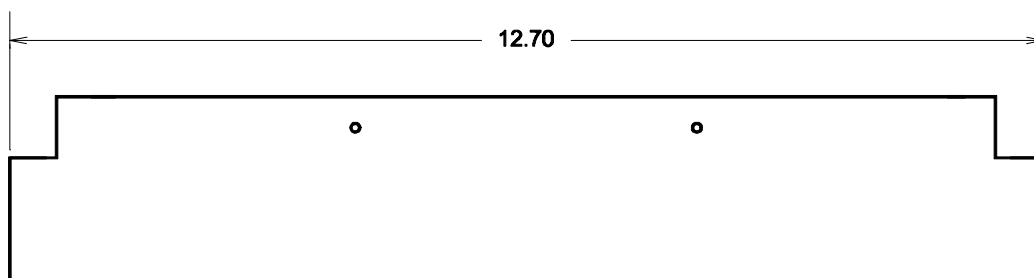

1/2 & 3/4 Conduit Knockouts
(2 Places)

Box Shown with
D_C-300 Clock

**MIDWEST TIME
CONTROL, INC.**

Title: **Surface Mount Back-Box
D_C-300 Series**

Drawing Number: **680015**

REV
A

SCALE **1 / 1**

DO NOT
SCALE PRINT

SHEET **1 OF 1**