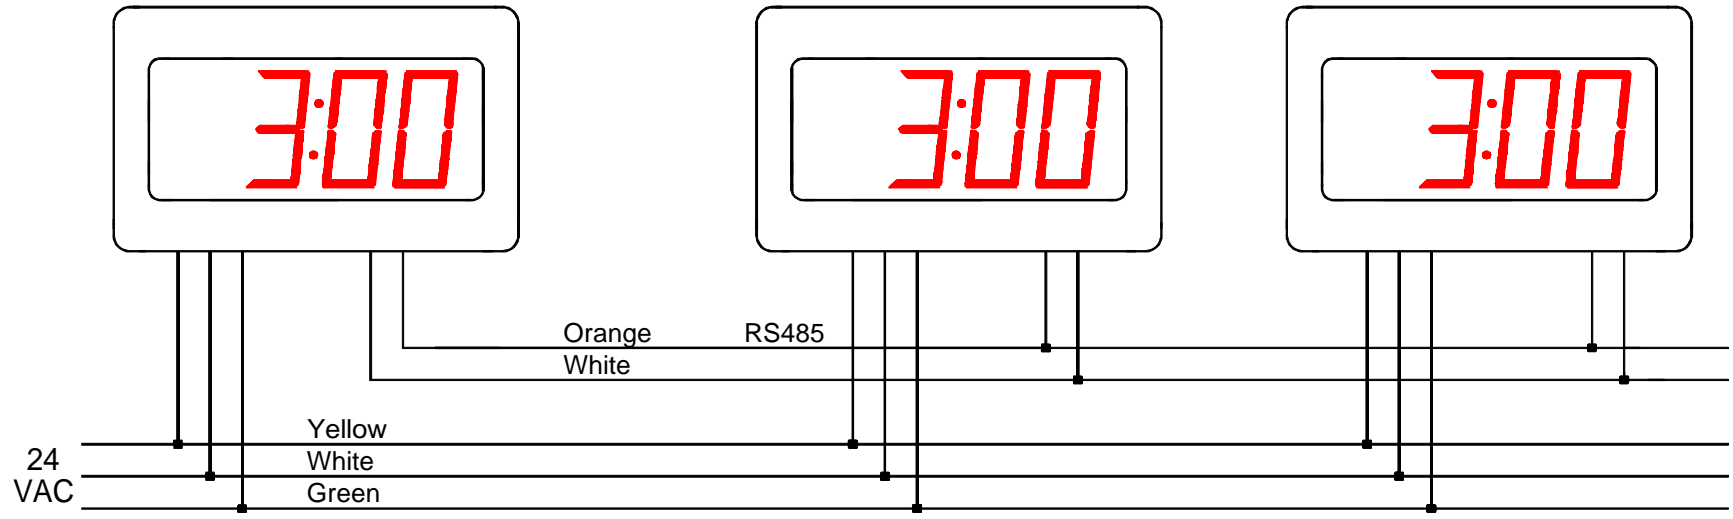

DRMC-300-24

DRC-300-24

DRC-300-24

 MIDWEST TIME CONTROL, INC.		
Title: RS485 Digital Clock System		
Drawing Number:		REV
SCALE /	DO NOT SCALE PRINT	SHEET OF