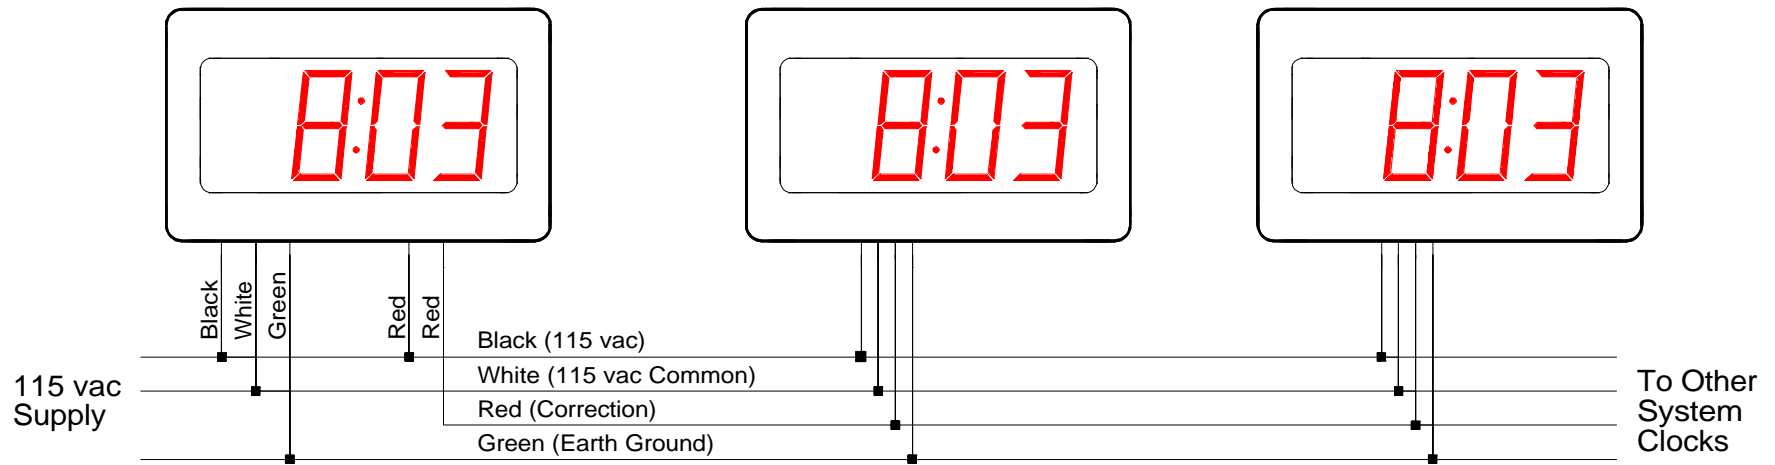

DMC-x00-115

DSC-x00-115

DSC-x00-115

**MIDWEST TIME
CONTROL, INC.**

Title: Digital Master Clock
w/ Digital Secondary Clocks

Drawing Number: _____ REV

SCALE / DO NOT SCALE PRINT SHEET OF