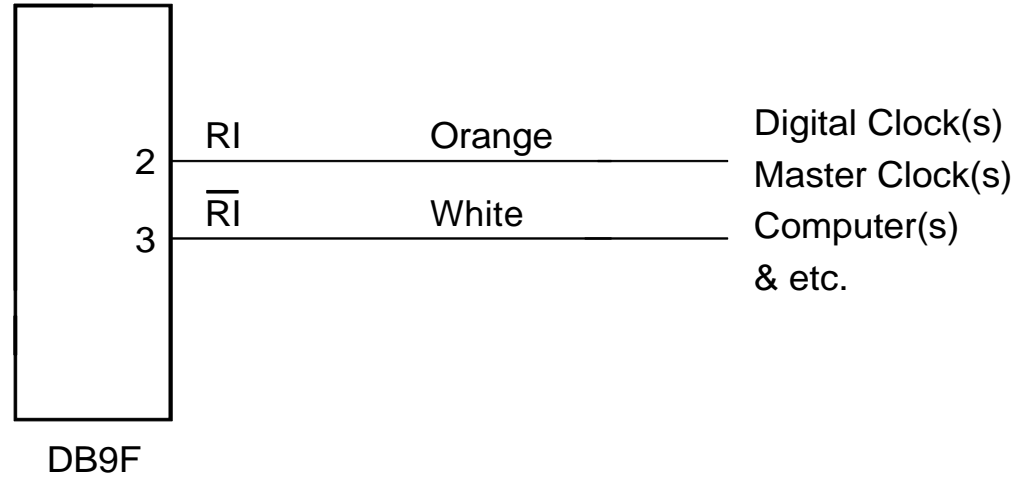

# MTC-6000

# MTC-6000 - RS485 Out

 <b>MIDWEST TIME CONTROL, INC.</b>		
Title: MTC-6000 RS485 Output		
Drawing Number:		REV
SCALE /	DO NOT SCALE PRINT	SHEET OF